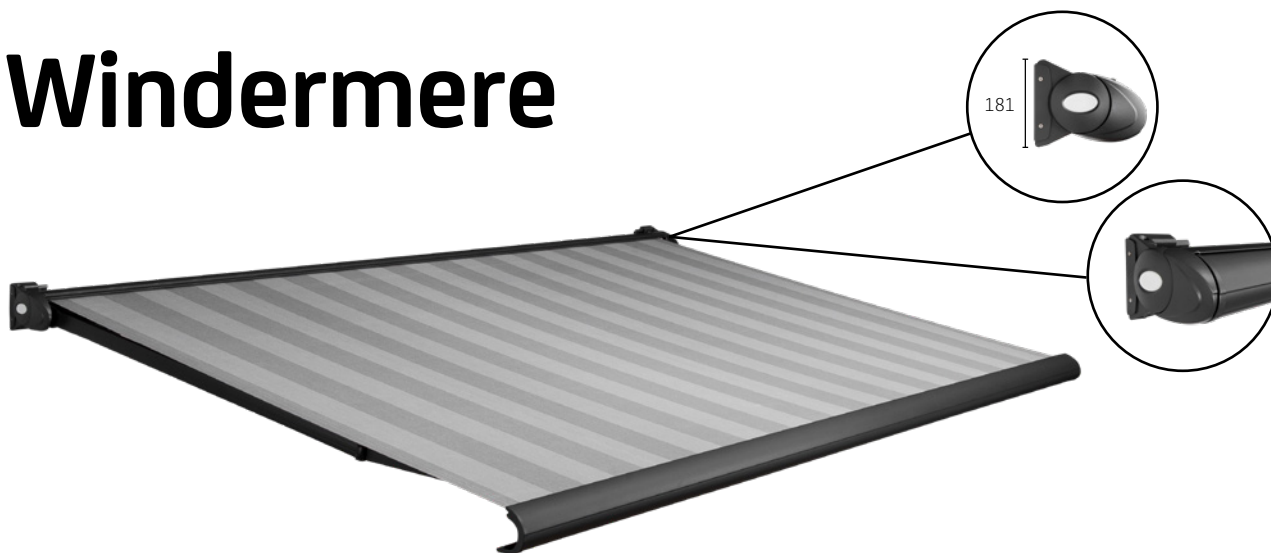

Windermere

Terrace awning

Lakeland

Awnings

Windermere

The Windermere, a highly popular terrace awning due to its design and the wide range of available colours. When closed it has an appealing oval shape. The adjusting device of the Windermere is covered behind beautifully finished teardrop covers. These stylistic features do not detract from its quality at all. It can be installed in almost every situation due to its unique installment possibilities. If you are looking for a stylish and high quality terrace awning, then Windermere is the model for you.

Characteristics

-  Wide range of colour options
-  Fabric fully protected in cassette
-  Appealing teardrop design
-  Available with or without valance
-  Available with manual or electrical control system

Colours

Maximum dimensions

	Width	Projection
Windermere	6000 mm	2500 mm
Windermere	5500 mm	3000 mm

Mounting

Wall mounted

Certifications