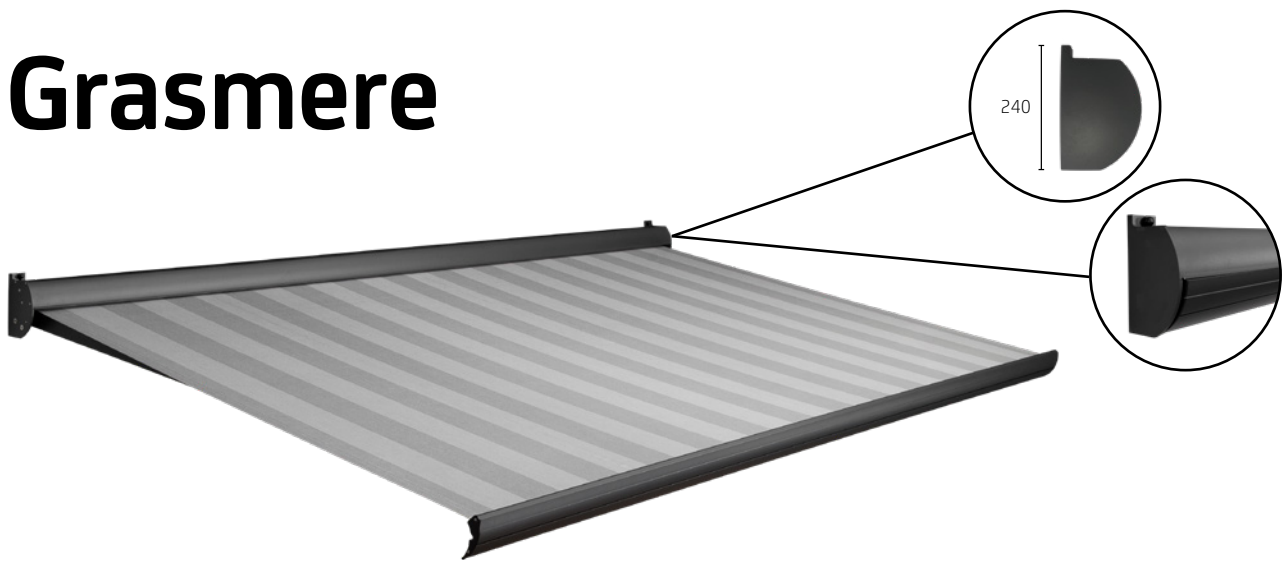

# Grasmere

A quality terrace awning does not necessarily have to be expensive. The Grasmere provides striking proof of this. Thanks to its excellent price/quality ratio and efficient semi-circular design, the Grasmere has been one of our most popular terrace awnings for several years. The unique anti-jam system ensures that the awning always closes perfectly from any position. The rock-solid retractable arms ensure a free space under the awning. By using high-quality materials, such as aluminum and stainless steel, this screen is an example of absolute durability. To give it a personal touch and match it to the surroundings you can choose from a wide range of acrylic fabrics.

## Characteristics

-  Favourable price/quality ratio
-  Wall-mounting concealed behind the awning
-  Fitted using only two supports (up to 4500 mm)
-  Available with covers in matching colour
-  Available with or without valance
-  Available with manual or electrical control system

## Maximum dimensions

	Width	Projection
Grasmere	5500 mm	2500 mm
Grasmere	5000 mm	3000 mm