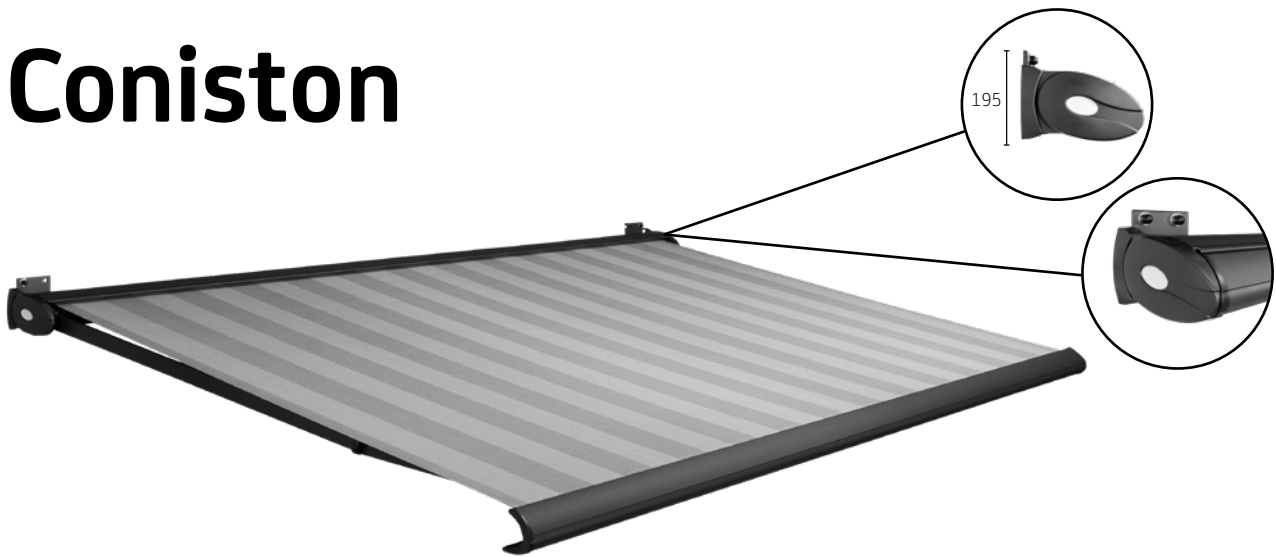

Coniston

Terrace awning

Lakeland 
Awnings

Coniston

Coniston's distinguishing features are its olive-shaped appearance, unique adjustment settings and substantial dimensions. These ensure that the Coniston can be fitted in almost any imaginable situation. As a larger version of a Windermere, the Coniston is also an attractive addition to your facade, when closed. If you are looking for a stylish and high quality terrace awning with stunning looks, then Coniston is your model.

Characteristics

-  Fabric fully protected in cassette
-  Unique olive-shaped design
-  Available with or without valance
-  Available electrical control system only

Colour

Maximum dimensions

	Width	Projection
Coniston	6500 mm	3000 mm
Coniston	6000 mm	3500 mm