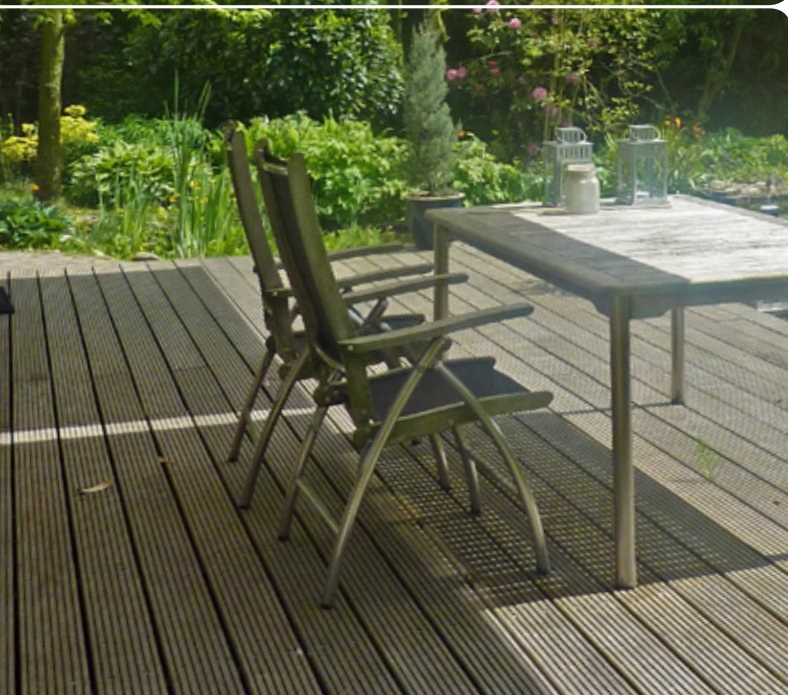

Kentmere

Terrace awning

Your sun protection system dealer:

Lakeland 
Awnings

Kentmere

Characteristics

- One of the most compact terrace awnings on the market
- Smooth rounded shape
- Available with or without valance
- Available with manual or electrical control system