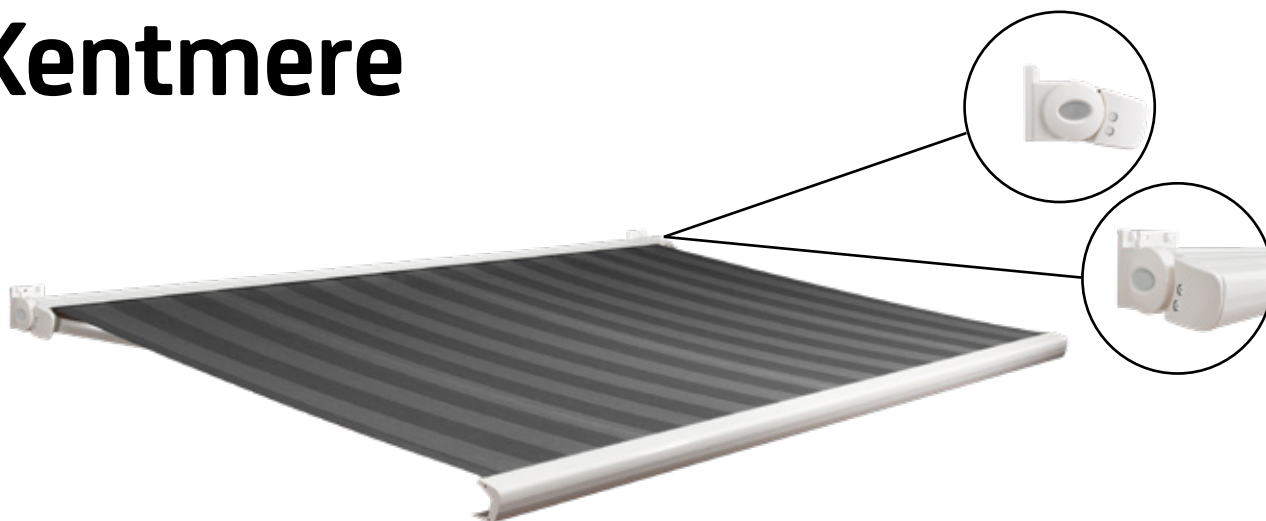

Kentmere

Terrace awning

Your sun protection system dealer:

Lakeland 
Awnings

Kentmere

Characteristics

- One of the most compact terrace awnings on the market
- Smooth rounded shape
- Available with or without valance
- Available with manual or electrical control system

Colours

Maximum dimensions

	Width	Projection
Kentmere	4500 mm	3000 mm

Mounting

Wall mounted
Ceiling mounted

Certifications